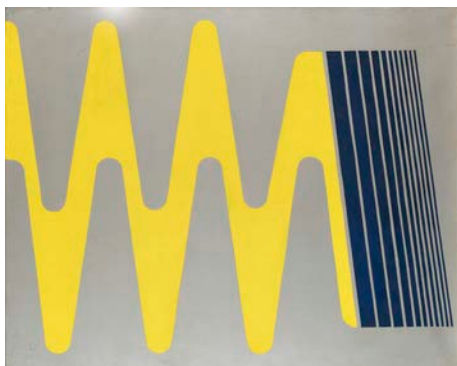

Title Unknown

1965

Oil on canvas

21 3/8 x 35 5/8 inches / 54.3 x 90.5 cm

YOSmi-017