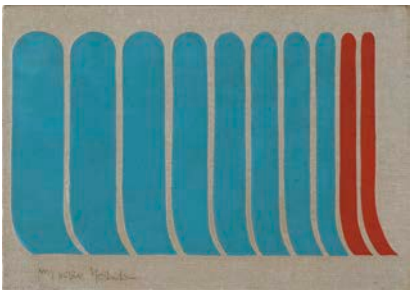

Untitled
circa 1965
Oil on canvas
6 ¼ x 9 inches / 15.9 x 22.9 cm
YOSmi-022

Untitled
circa 1965
Oil on canvas
6 ¼ x 9 inches / 15.9 x 22.9 cm
YOSmi-021