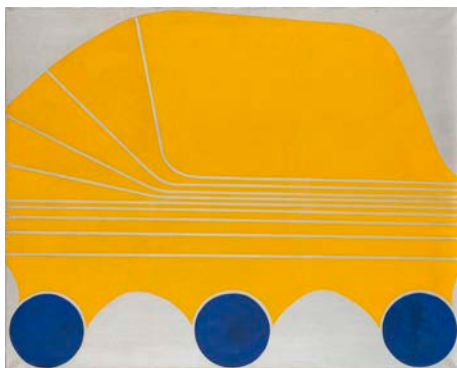

# ULTERIOR

**Minoru Yoshida**

*Wave of Light*

September 23–November 8, 2020

List of works:

*Just Curve "Red"*

1967

Oil on canvas

45 5/8 x 35 3/4 inches / 115.9 x 90.8 cm

YOSmi-016

*Title Unknown*

1965

Oil on canvas

21 3/8 x 35 5/8 inches / 54.3 x 90.5 cm

YOSmi-017

*Title Unknown*

circa 1965

Oil on canvas

21 3/8 x 35 5/8 inches / 54.3 x 90.5 cm

YOSmi-018