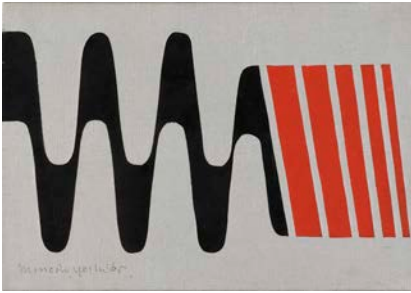

Untitled
1965
Oil on canvas
6 ¼ x 9 inches / 15.9 x 22.9 cm
YOSmi-020

ULTERIOR

Untitled
1965
Oil on canvas
6 ¼ x 9 inches / 15.9 x 22.9 cm
YOSmi-019