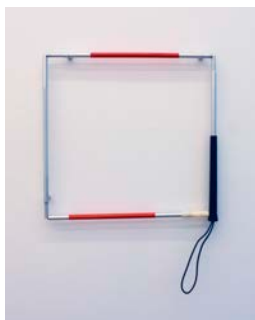

The View From Our Present Location, 2016

Edition 1 of 3

Folding cane for the visually impaired

24 x 17 ½ x 1 in (61 x 44.5 x 2.5 cm)

COLca-034