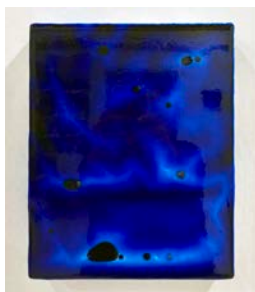

GOLdo-011

Carrie Yamaoka

The Well of Loneliness, 1990

Unique chemically manipulated gelatin silver print

20 x 24 in (50.8 x 61 cm)

22 ¹/₂ x 26 ¹/₂ in (57.2 x 67.3 cm) Framed

YAMca-035

The State and Revolution, 1990

Unique chemically manipulated gelatin silver print

20 x 24 in (50.8 x 61 cm)

22 ¹/₂ x 26 ¹/₂ in (57.2 x 67.3 cm) Framed

YAMca-036

10 by 8 (blue bubble #2), 2020

Reflective polyester film, urethan resin and mixed media on wood panel