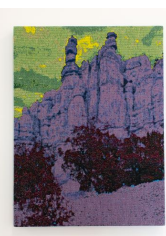

George Bolster

In 2131, Cartier began diamond harvesting from the methane rains during electrical storms on Saturn, 2024

Acrylic and tapestry on panel

31 $\frac{1}{2}$ x 23 $\frac{1}{8}$ x 2 in (80 x 58.7 x 5.1 cm)

BOLge-039