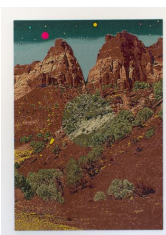

79 x 59  $\frac{1}{8}$  x 1  $\frac{1}{2}$  in (200.7 x 150.2 x 3.8 cm)

BOLge-036

George Bolster

*Interplanetary Soundings Across A Spectrum We Can Sense Visually, 2023-24*

Acrylic and jacquard tapestry, wood, thread, and crystal on panel

31  $\frac{1}{2}$  x 23  $\frac{5}{8}$  x 1 in (80 x 60 x 2.5 cm)

BOLge-038

George Bolster

*In 2131, Cartier began diamond harvesting from the methane rains during electrical storms on Saturn, 2024*

Acrylic and tapestry on panel

31  $\frac{1}{2}$  x 23  $\frac{1}{8}$  x 2 in (80 x 58.7 x 5.1 cm)

BOLge-039

George Bolster

*Humanity Is An Echo Chamber That Cannot Recognize Itself, 2023-24*

Acrylic, debroiderly, embroidery and jacquard on stretcher