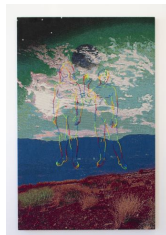

# ULTERIOR

George Bolster

*Intergalactic Romanticism: Fallible Earthlings*

February 23—March 30, 2024

George Bolster

*Matching the Physical Body to the Gender of the Mind, 2023-24*

Debroiderly and embroidery on jacquard

79 x 59  $\frac{1}{8}$  x 1  $\frac{1}{2}$  in (200.7 x 150.2 x 3.8 cm)

BOLge-036

George Bolster

*Interplanetary Soundings Across A Spectrum We Can Sense Visually, 2023-24*

Acrylic and jacquard tapestry, wood, thread, and crystal on panel

70 x 47  $\frac{1}{2}$  x 2  $\frac{1}{4}$  in (177.8 x 120.7 x 5.7 cm)

BOLge-037

George Bolster

*Cultural Tradition Obscures Trillions of Planets and Epistemology, 2023-24*

Acrylic and tapestry on stretcher