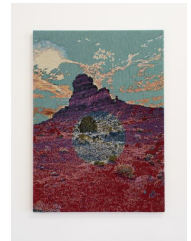

George Bolster

You Can And Cannot See It, It Does Not Need You To, Human Survival Is Not Relevant To The Universe, 2023

Debroidery and acrylic on tapestry on stretcher

36 x 26 x 1 in (91.4 x 66 x 2.5 cm)

BOLge-042