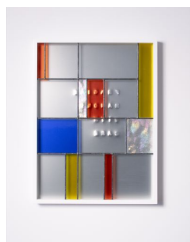

# ULTERIOR

Takashi Kunitani

*Mix and Match*

October 27—December 2, 2023

Takashi Kunitani  
*Mix and Match (MADE IN JAPAN)*, 2023  
Stained glass, wood, engraving on aluminum plate  
16.6 x 11 x 1.8 in (42.2 x 27.9 x 4.6 cm)  
KUNta-068

Takashi Kunitani  
*Mix and Match (FRAGILE HANDLE WITH CARE)*, 2023  
Stained glass, wood, engraving on aluminum plate  
18.5 x 13.9 x 1.8 in (47 x 35.3 x 4.6 cm)  
KUNta-071

Takashi Kunitani  
*Mix and Match (CLOUD)*, 2023  
Stained glass, wood, engraving on aluminum plate  
15.6 x 12 x 1.5 in (39.6 x 30.5 x 3.8 cm)  
KUNta-072

Takashi Kunitani  
*Mix and Match (Corona #5)*, 2023  
Stained glass, wood, aluminum board, 6 Pack Cardboard Beer Bottle Carrier  
16.6 x 11 x 1.8 in (42.2 x 27.9 x 4.6 cm)  
KUNta-067

Takashi Kunitani  
*Mix and Match (Corona #3)*, 2023  
Stained glass, wood, aluminum board, 6 Pack Cardboard Beer Bottle Carrier  
16.6 x 11 x 1.8 in (42.2 x 27.9 x 4.6 cm)  
KUNta-065

# ULTERIOR

Takashi Kunitani  
*Mix and Match (Corona #4)*, 2023  
Stained glass, wood, aluminum board, 6 Pack Cardboard Beer Bottle Carrier  
16.6 x 11 x 1.8 in (42.2 x 27.9 x 4.6 cm)  
KUNta-066

Takashi Kunitani  
*Mix and Match (Corona #2)*, 2023  
Stained glass, wood, aluminum board, 6 Pack Cardboard Beer Bottle Carrier  
16.6 x 11 x 1.8 in (42.2 x 27.9 x 4.6 cm)  
KUNta-064