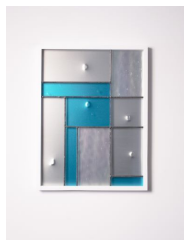

# ULTERIOR

Takashi Kunitani

*Mix and Match*

October 27—December 2, 2023

Takashi Kunitani  
*Mix and Match (MADE IN JAPAN)*, 2023  
Stained glass, wood, engraving on aluminum plate  
16.6 x 11 x 1.8 in (42.2 x 27.9 x 4.6 cm)  
KUNta-068

Takashi Kunitani  
*Mix and Match (FRAGILE HANDLE WITH CARE)*, 2023  
Stained glass, wood, engraving on aluminum plate  
18.5 x 13.9 x 1.8 in (47 x 35.3 x 4.6 cm)  
KUNta-071

Takashi Kunitani  
*Mix and Match (CLOUD)*, 2023  
Stained glass, wood, engraving on aluminum plate  
15.6 x 12 x 1.5 in (39.6 x 30.5 x 3.8 cm)  
KUNta-072

Takashi Kunitani  
*Mix and Match (Corona #5)*, 2023  
Stained glass, wood, aluminum board, 6 Pack Cardboard Beer Bottle Carrier  
16.6 x 11 x 1.8 in (42.2 x 27.9 x 4.6 cm)  
KUNta-067

Takashi Kunitani  
*Mix and Match (Corona #3)*, 2023  
Stained glass, wood, aluminum board, 6 Pack Cardboard Beer Bottle Carrier  
16.6 x 11 x 1.8 in (42.2 x 27.9 x 4.6 cm)  
KUNta-065