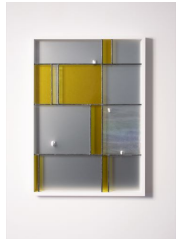

# ULTERIOR

Takashi Kunitani  
*Mix and Match (Corona #4)*, 2023  
Stained glass, wood, aluminum board, 6 Pack Cardboard Beer Bottle Carrier  
16.6 x 11 x 1.8 in (42.2 x 27.9 x 4.6 cm)  
KUNta-066

Takashi Kunitani  
*Mix and Match (Corona #2)*, 2023  
Stained glass, wood, aluminum board, 6 Pack Cardboard Beer Bottle Carrier  
16.6 x 11 x 1.8 in (42.2 x 27.9 x 4.6 cm)  
KUNta-064

Takashi Kunitani  
*Untitled: ¥ € \$ £*, 2023  
Neon tubing, glass, steel, transformer, and cord  
59 x 30 x 13 <sup>3</sup>/<sub>4</sub> in (150 x 76.2 x 35 cm)  
KUNta-070

Takashi Kunitani  
*Mix and Match (NEWS)*, 2023  
Stained glass, wood, engraving on aluminum plate  
21 x 15 x 1.9 in (53.3 x 38.1 x 4.8 cm)  
KUNta-073