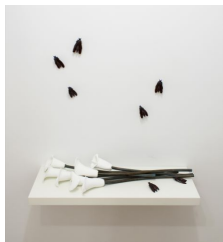

39 x 46 x 14 in (99.1 x 116.8 x 35.6 cm)

EBEce-001

Celia Eberle

Fever Dream, 2018

Terracotta, paint, glaze, raku clay, and copper

Dimension variable

EBEce-008

Carrie Yamaoka